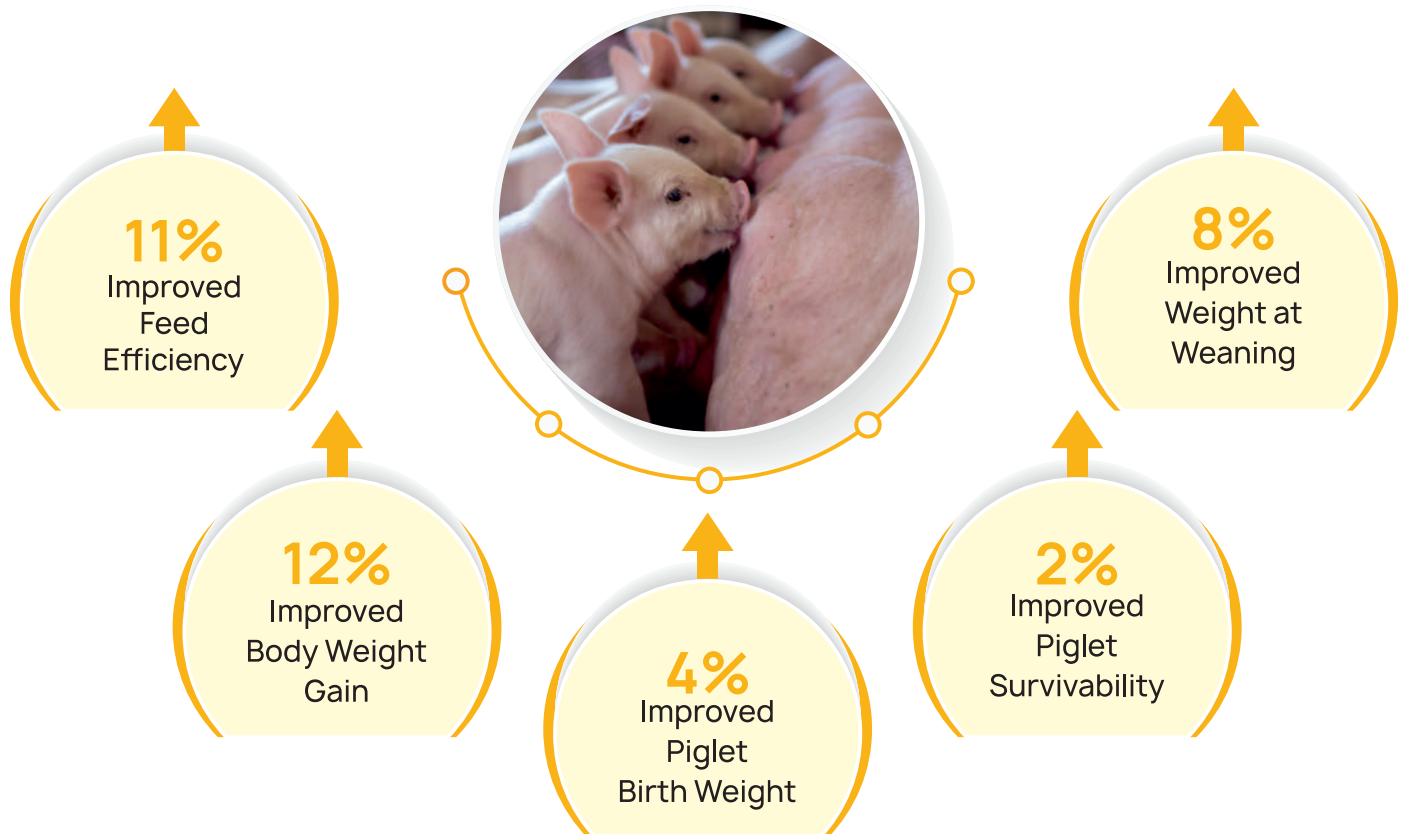

arjunanatural.com

SWINEMAX™

NATURE'S POWER FOR NON-PAREIL PRODUCTIVITY

AUGMENT THE PRODUCTIVITY
OF YOUR SWINE FARM, **NATURALLY**

SWINEMAX™

**PATENTED & PROVEN CURCUMIN
FOR SURVIVABILITY, PERFORMANCE
& PROFITABILITY**

A 100% Natural Feed Additive to improve the Vitality & Performance of litters at Pre-Weaning & Post-weaning period. It is designed to stimulate feed intake, Improve nutrient digestion, retention & optimizing gut health & immunity, thus improving average daily gain & FCR in Piglets.

SWINEMAX

DOSAGE: Sows: 500 mg/day/head (100 to 200 gm/ton of feed)
Piglets: 250 mg/day/head (50 to 100 gm/ton of feed)

150+	200+	70+
International Patents	Published Studies	Countries

Arjuna Natural Pvt. Ltd.
Desom P.O., Aluva - 683 102
Kerala, India, Tel: +91 484 3210400
sales@arjunanatural.com,
arjunanatural.com